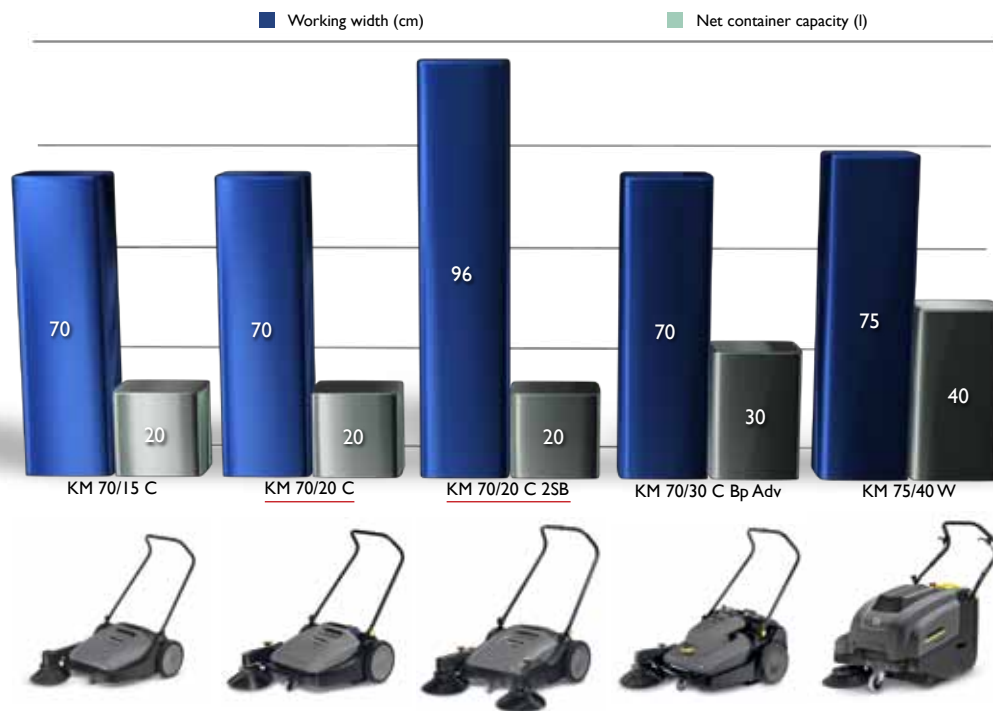

Range Comparison

Kärcher Walk behind sweepers

Accessories

Standard accessories

6.966-005.0

6.906-041.0

5.731-616.0

Optional accessories

6.903-993.0

6.903-999.0

Technical Specification

	KM 70/20 C	KM 70/20 C 2SB
Drive	Manual	Manual
Max. performance (m²/h)	2800	3680
Working Width (mm)	700	960
Container Capacity (l)	42	42
Filter are (m²)	-	-
Weight (kg)	23	23
Dimensions (L x W x H) (mm)	1300 x 850 x 1050	1300 x 960 x 1050
Part Number	1.517-106.0	1.517-107.0

Tel: + 44 (0) 1295 752 082

Kärcher (UK) Ltd, Beaumont Road,
Banbury, Oxon OX16 1TB
info@karcher.co.uk www.karcher.co.uk

Tel: +353 (0) 1 409 7777

Kärcher Ltd. (Ireland)
Unit 4 EP Mooney Business Park
Walkinstown Avenue, Dublin 12
info@ie.karcher.com www.karcher.ie